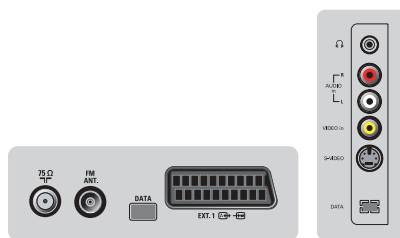

Side Connections

- S-Video
- Headphone (mini jack)
- Video CVBS

Rear Connections

- EXT I : Euro AV Connector (RGB in, CVBS in/out)

Information

- 10 Page Smart Text
- Twin Page Text

FM Radio

- Stereo FM Radio
- 40 Preset Channels
- Autostore/Manual store
- Sorting
- Preset List

Reception

- Tuning System : PLL
- Tuner : VHF, UHF, S-channel, Hyperband

- Colour system : See Table
- Stereo system : See Table
- Aerial Input : 75 Ohm Coaxial

Miscellaneous

- Ambient Temperature : +5/45°C
- Main : AC 90 – 240
- Net Weight : 5.1 Kg
- Gross Weight : 7 Kg
- Set Dimensions (WxHxD) : 377 x 362 x 89 mm/ 377 x 388 x 179 mm without Stand/ With Stand
- Box Dimensions : 489 x 466 x 193 mm (WxHxD)
- Power consumption : 40 W (power on mode)
- Power consumption : 1.2 W (standby mode)

Product highlights

Enhanced Definition XGA LCD panel

It uses the latest panel technology which offers superior entertainment at 640 X 480 pixel resolution. Minimal 'color shift' i.e. uniform natural colors when viewed from different angles, is a key picture performance factor for LCD TVs. It also has a wider viewing angle, a faster response time and natural brilliant colors.

Virtual Dolby® Surround

Enjoy enhanced cinema surround sound effect without the need for rear speakers.

FM Radio

Listen to all your favorite radio channels (40 presets).

10 page teletext

The teletext is a common system transmitted by most broadcasters. 10 pages give you fast access to changing pages.

stereo system						transmission system					
2CS DK	NICAM DK	2CS BG	NICAM BG	NICAM I	NICAM LL'	PAL BG	PAL DK	PAL I	SECAM BG	SECAM DK	SECAM LL'
•	•	•	•	•	•	•	•	•	•	•	•

Predecessor : 15PF7835

Chassis : LC04C

Introduction : Year 2004

Dolby and the double-D symbol are trademarks of Dolby Laboratories Licensing, Inc.

Features and specifications subject to change without notice.

2004 Royal Philips Electronics—All rights reserved.

www.philips.com